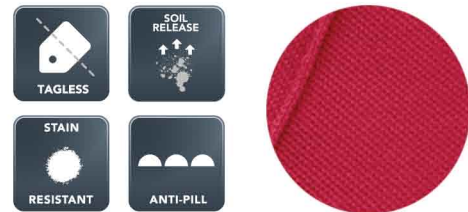

L4022

Product Features:

- 8.4-oz, 65/35 polyester/cotton pique
- Soil release treatment will remove most stains when washed

Ladies' sizes: XS-4XL

Icons/Fabric Features:

Available Colours and PMS Colours

Textile fabric colours are subject to dye lot variation and will not be exact match to print pantone reference

L4022 - COAL HARBOUR® Comfort Piques Soil Release Ladies' Sport Shirt

GARMENT MEASUREMENTS

Size	XS	S	M	L	XL	2XL	3XL	4XL
Chest - Half Measure	18"	19"	20"	21 1/2"	23"	24 1/2"	26 1/2"	28 1/2"
Chest - Full Measure	36"	38"	40"	43"	46"	49"	53"	57"
Body Length from HPS (At front)	26"	26 1/2"	27"	28"	29"	30"	30 1/2"	31"
Sleeve Length-CB	14"	14 1/2"	15"	15 5/8"	16 1/4"	16 7/8"	17 1/2"	18 1/8"